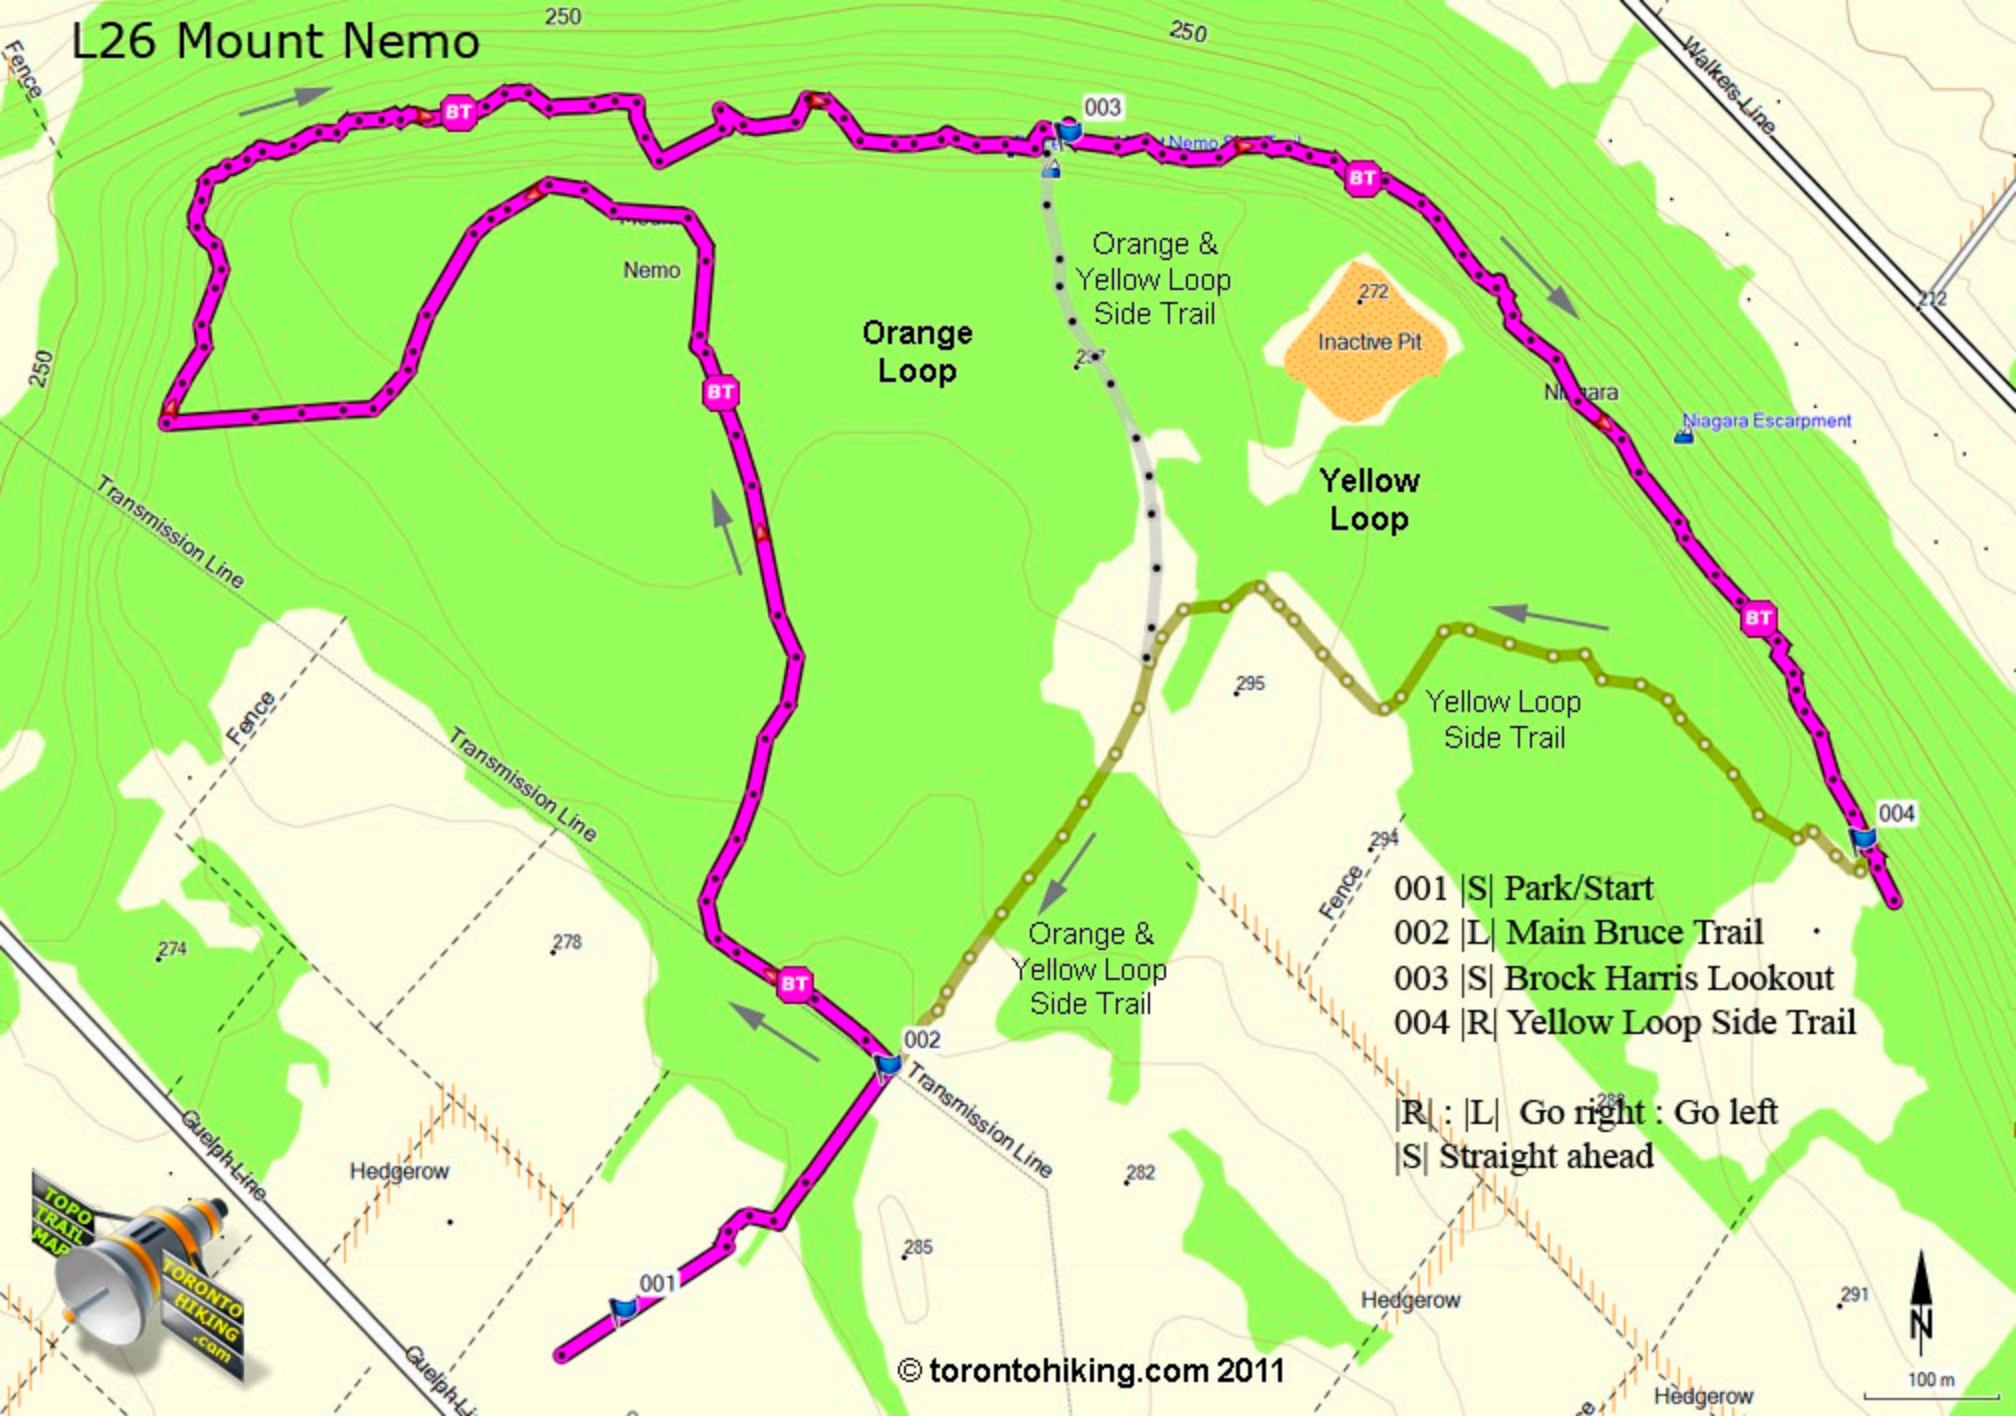

L26 Mount Nemo

- 001 |S| Park/Start
- 002 |L| Main Bruce Trail
- 003 |S| Brock Harris Lookout
- 004 |R| Yellow Loop Side Trail

|R| : |L| Go right : Go left
|S| Straight ahead