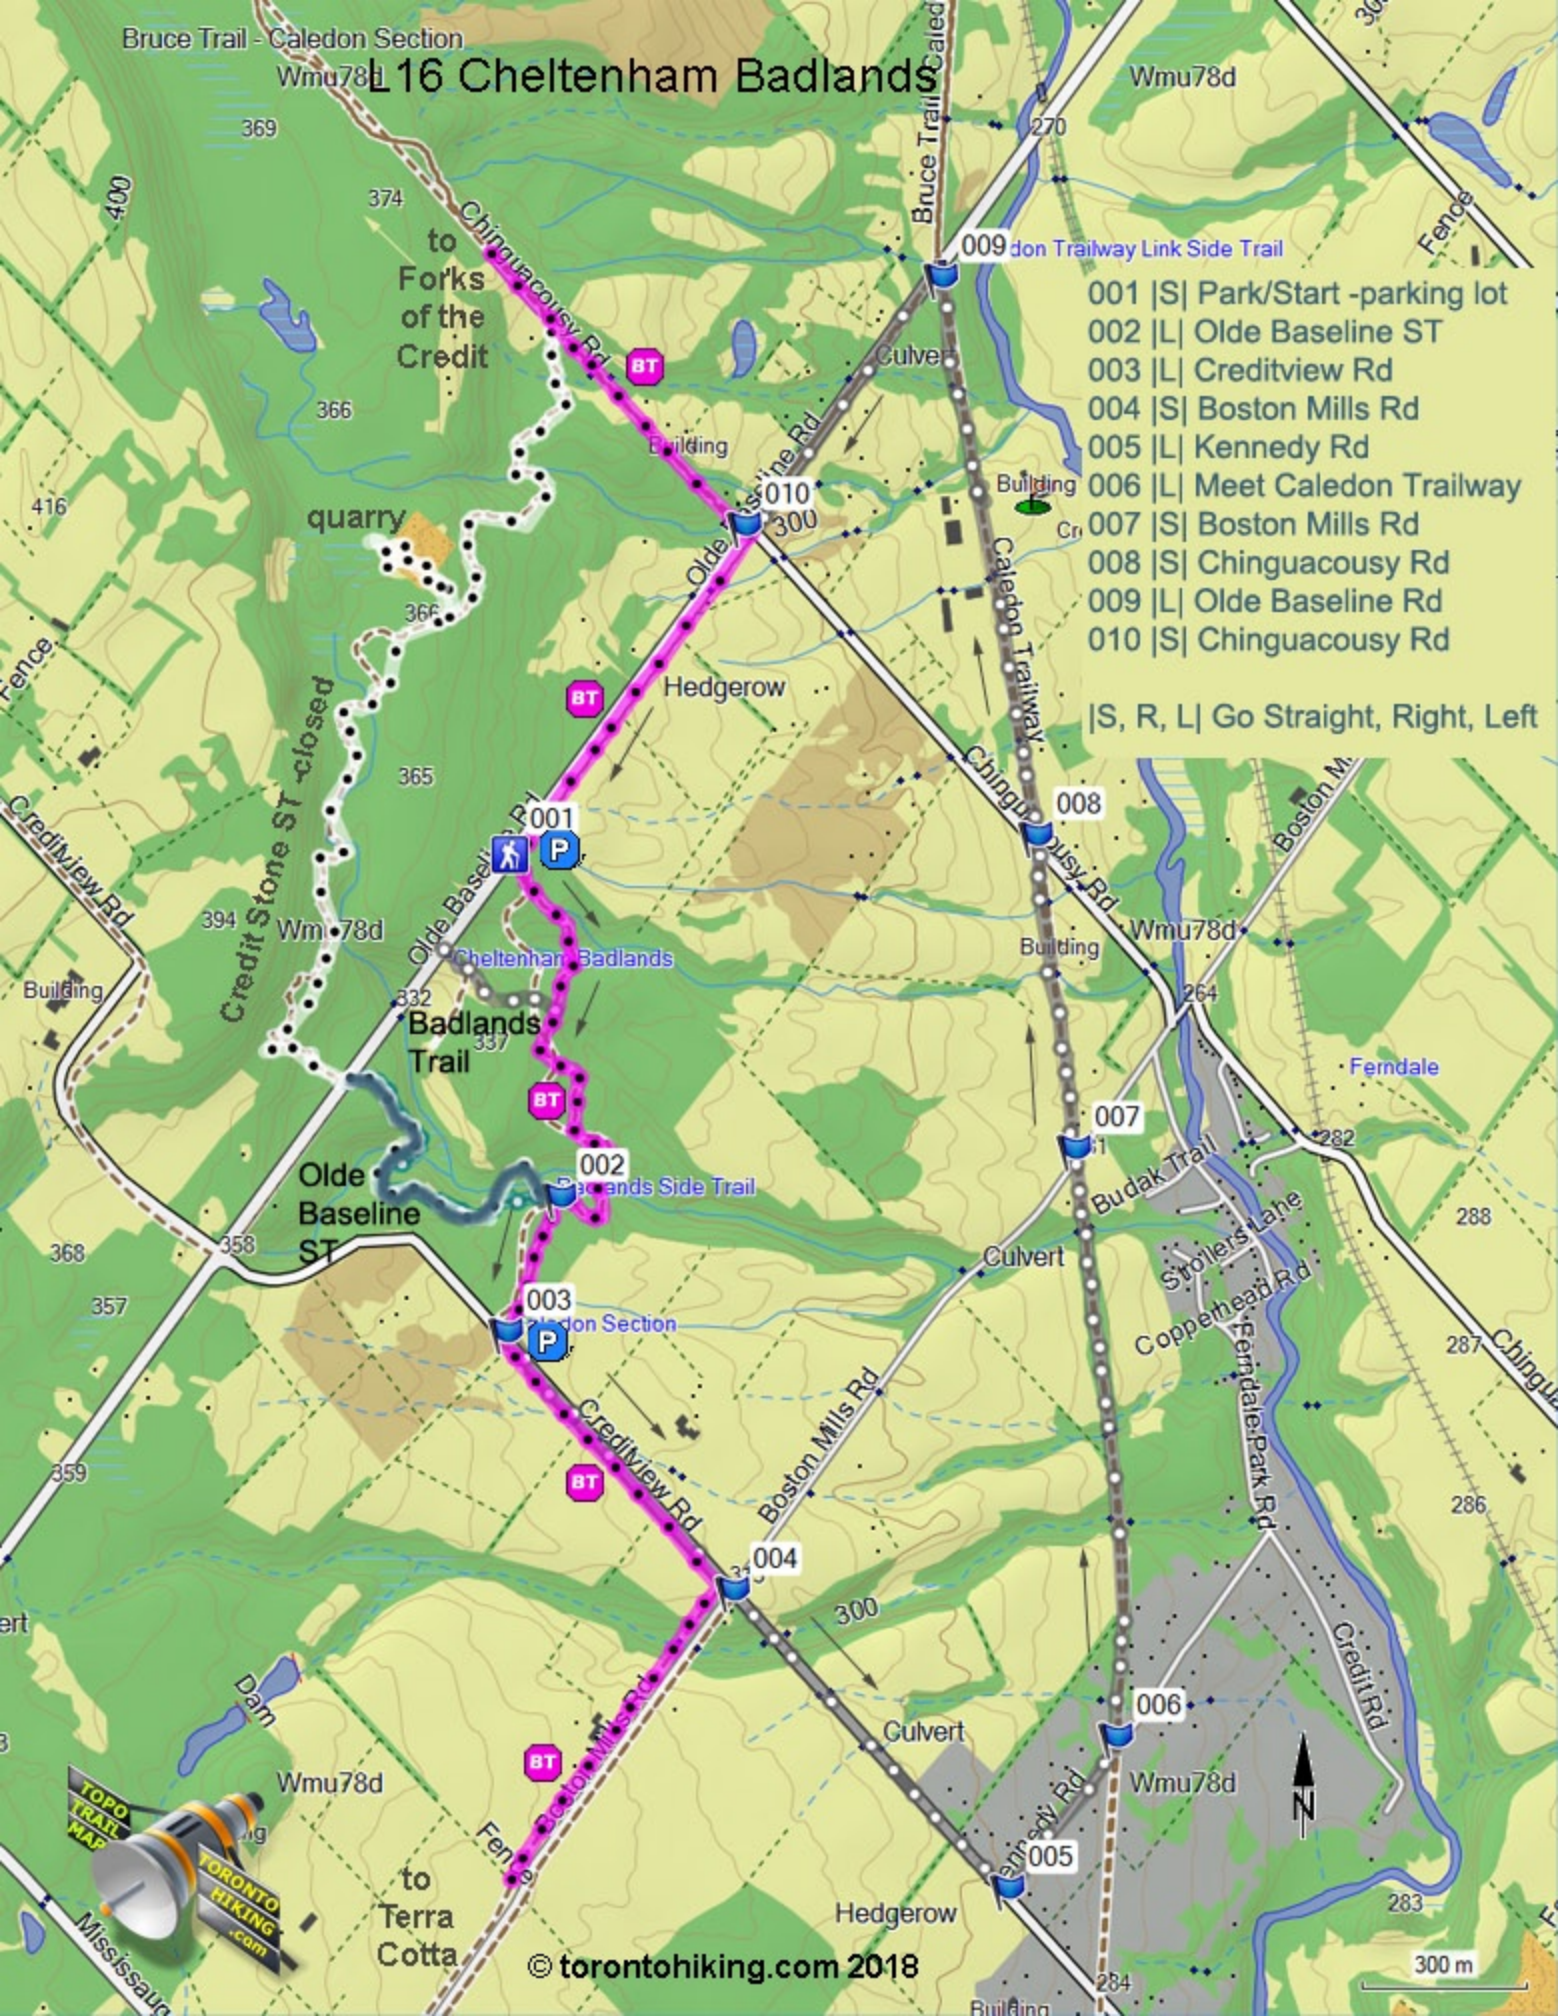

# L16 Cheltenham Badlands

- 001 |S| Park/Start -parking lot
- 002 |L| Olde Baseline ST
- 003 |L| Creditview Rd
- 004 |S| Boston Mills Rd
- 005 |L| Kennedy Rd
- 006 |L| Meet Caledon Trailway
- 007 |S| Boston Mills Rd
- 008 |S| Chinguacousy Rd
- 009 |L| Olde Baseline Rd
- 010 |S| Chinguacousy Rd

[S, R, L] Go Straight, Right, Left